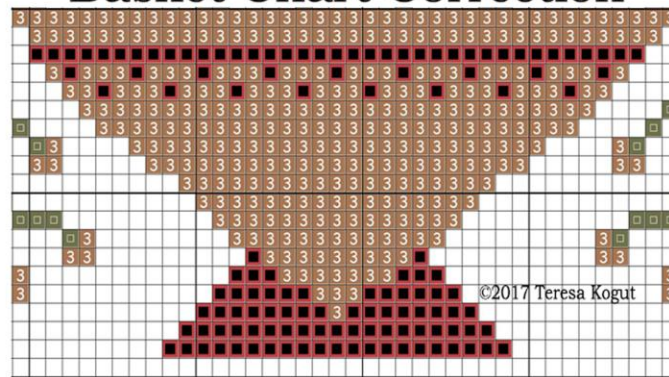

Flowers & Berries Basket Chart Correction

The chart published in the 2017 Spring Issue was missing a couple of the red stitches on the basket trim and the basket bottom section didn't match up with the stitched model. We have corrected the errors here if you want to stitch exactly as shown in the model photo. We apologize for the error.